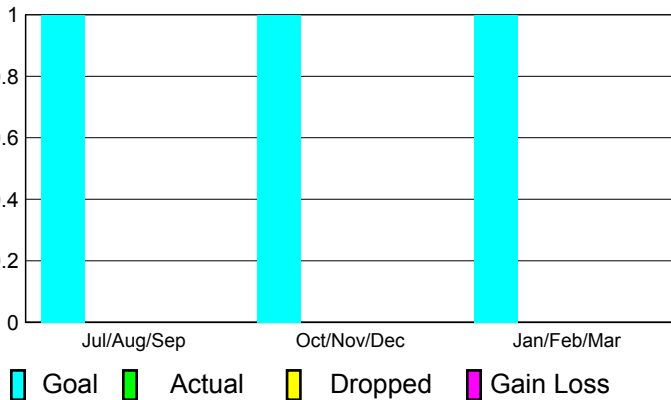

## CLUBS

**Club Results  
2010-2011**

**Clubs  
2009-2010**

Month	New Club Goal	Actual New Clubs	Actual Dropped Clubs	Gain/Loss of Clubs	Gain/Loss of Clubs
Jul/Aug/Sep	1	0	0	0	0
Oct/Nov/Dec	1	0	0	0	0
Jan/Feb/Mar	1	0	0	0	0
<b>Totals</b>	<b>3</b>	<b>0</b>	<b>0</b>	<b>0</b>	<b>0</b>

### Club Results 2010-2011

Goal, New, Dropped, Gain/Loss