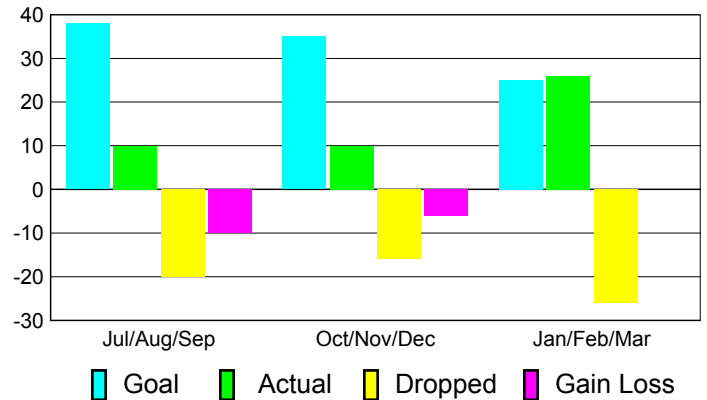

### YTD Status Quo Clubs 2010-2011

Status Quo Clubs Compared to Status Quo Members

## MEMBERSHIP

**Membership Results  
2010-2011**

**Membership  
2009-2010**

Month	Net Memb Goal	Actual New Memb	Actual Dropped Memb	Gain/Loss of Memb	Gain/Loss of Memb
Jul/Aug/Sep	38	10	-20	-10	-18
Oct/Nov/Dec	35	10	-16	-6	0
Jan/Feb/Mar	25	26	-26	0	-14
<b>Totals</b>	<b>98</b>	<b>46</b>	<b>-62</b>	<b>-16</b>	<b>-32</b>

### Membership Results 2010-2011

Goal, New, Dropped, Gain/Loss

### Comparison of Membership Gain/Loss

Current Year Compared to the Previous Year